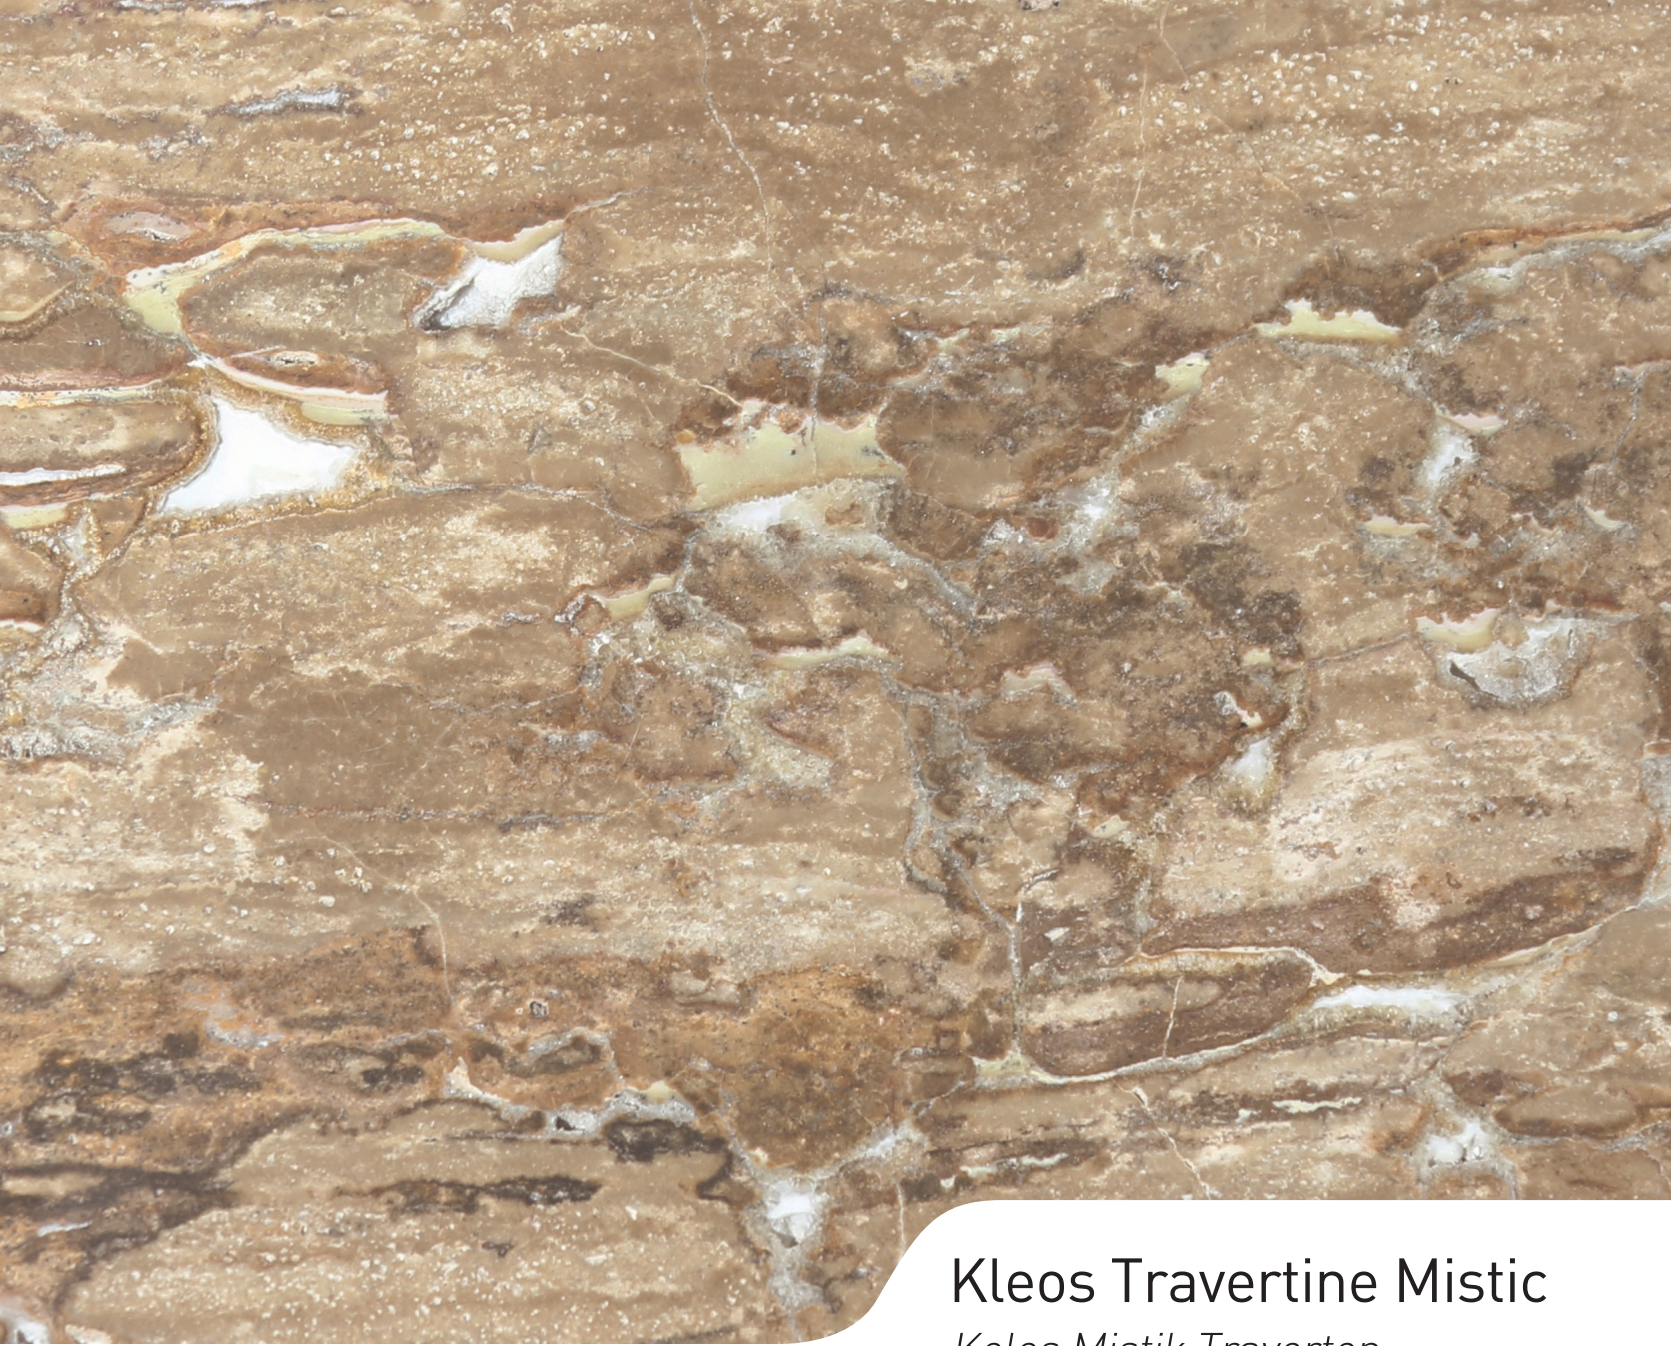

Kleos Travertine Mystic
Keles Mistik Traverten