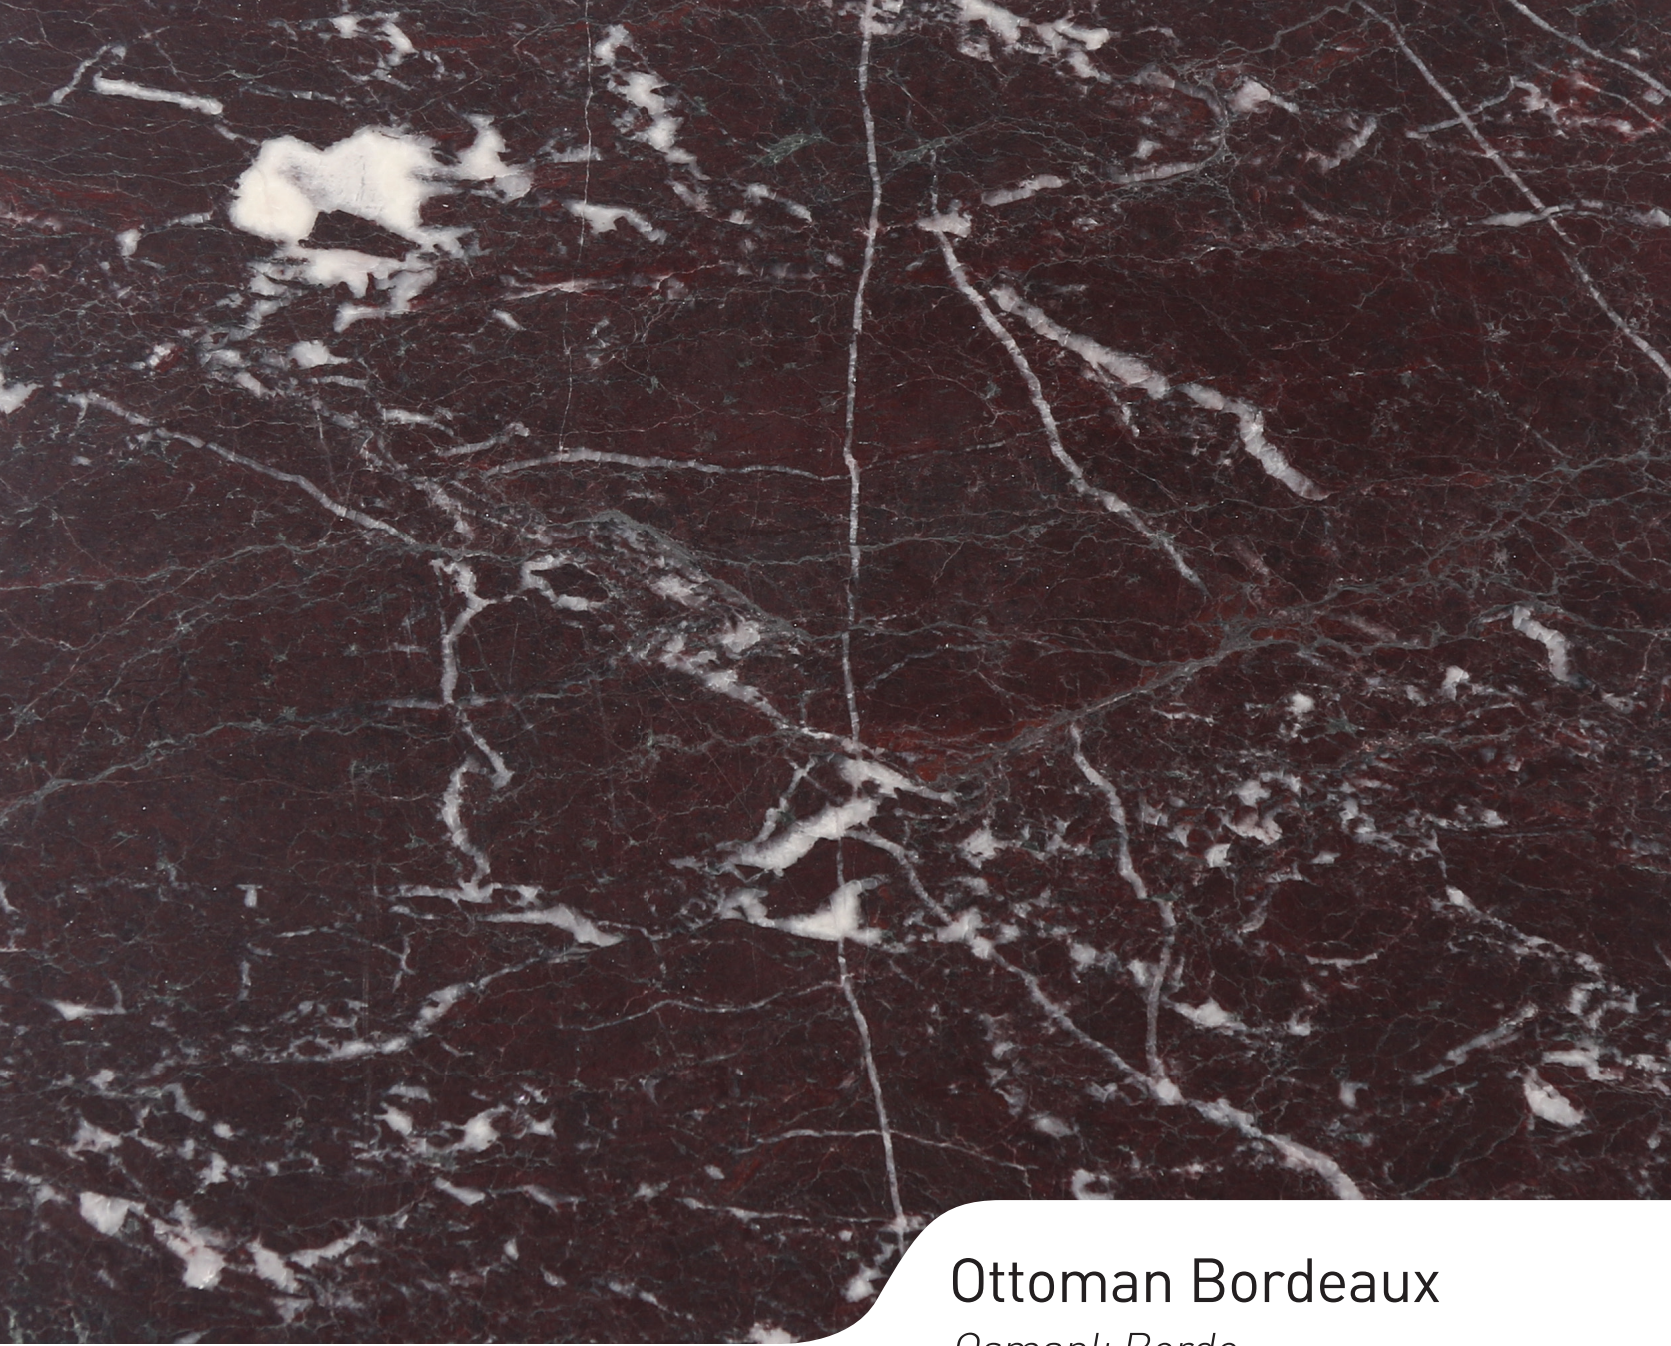

Ottoman Bordeaux
Osmanlı Bordo